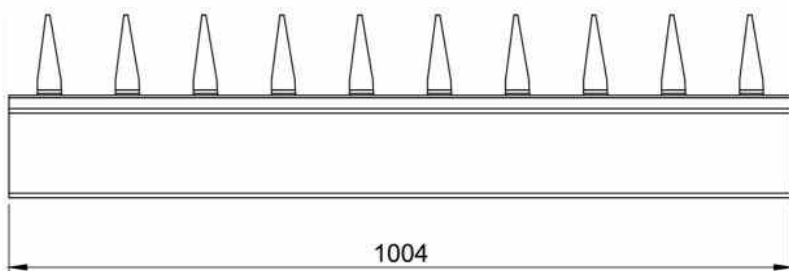

- ✓ Easily changeable knife.
- ✓ Reflected tape with night vision.
- ✓ Selection of wall thickness of top plate
- ✓ Sound absorption feature while vehicle passes.
- ✓ Easy basin cleaning.