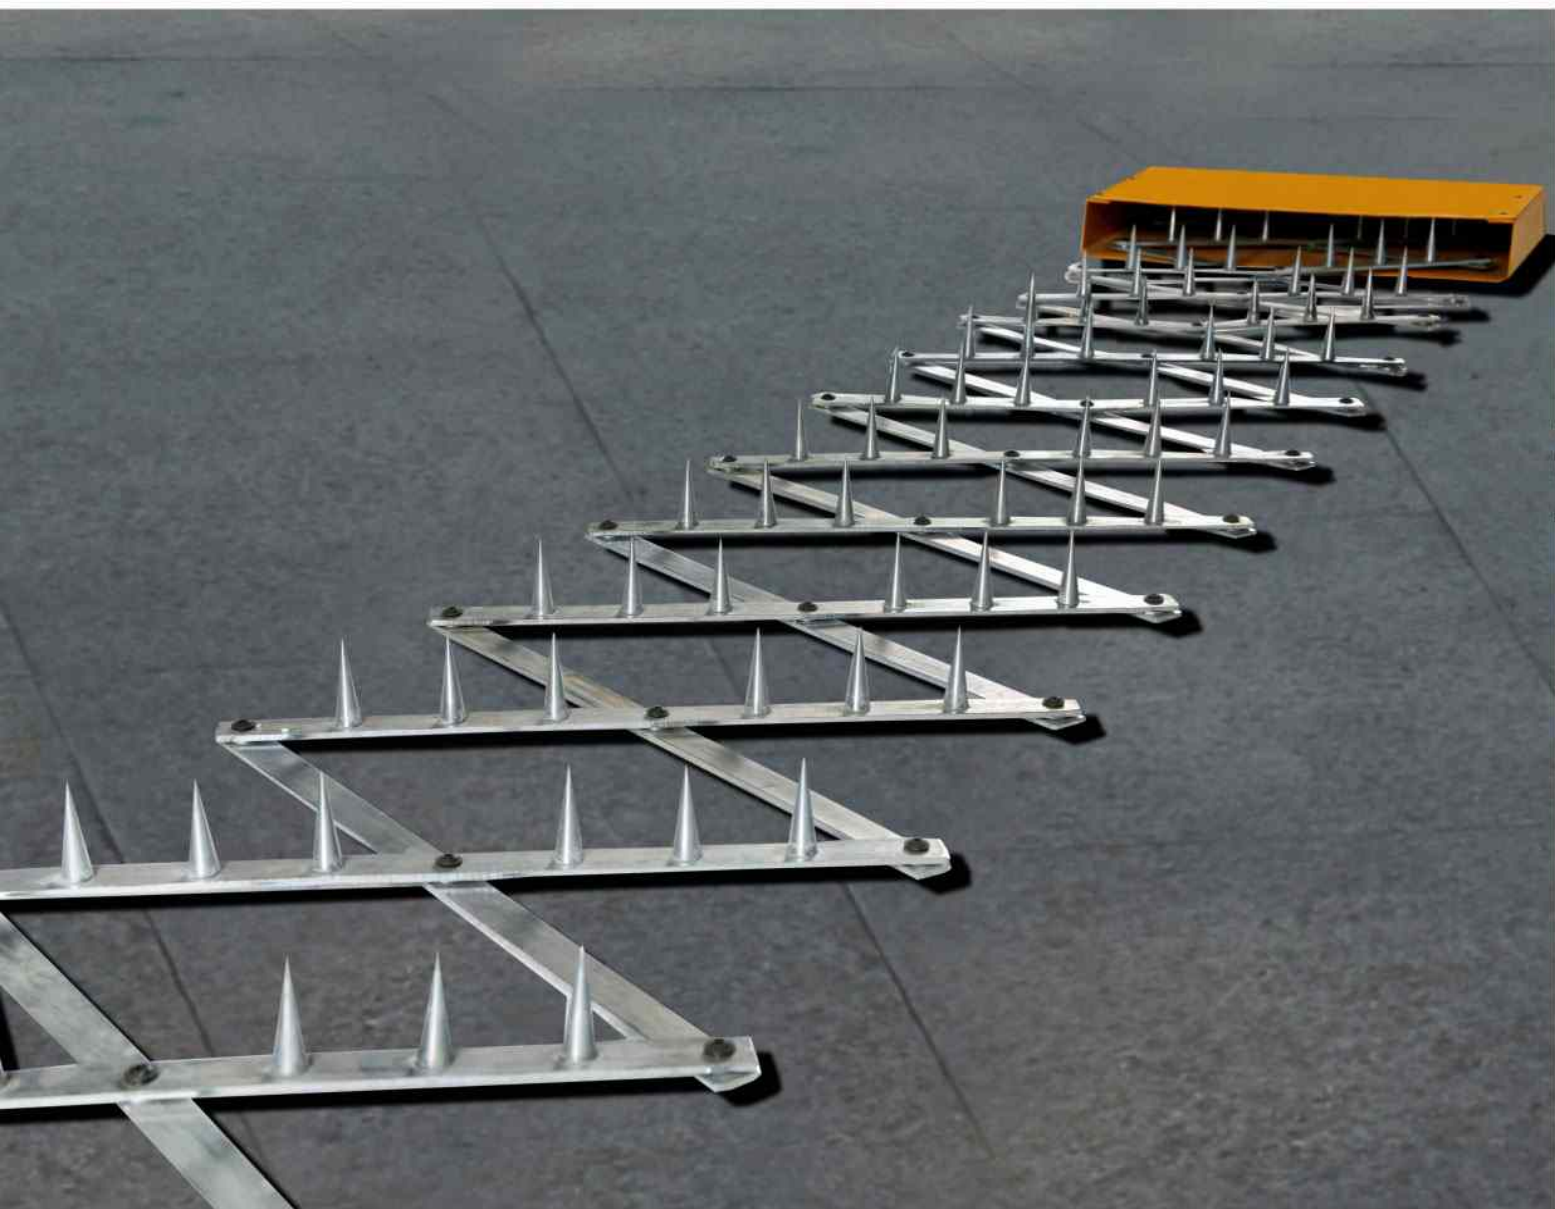

Portable pro trap

It is an economical and practical solution for all security activities since it is portable and transportable.