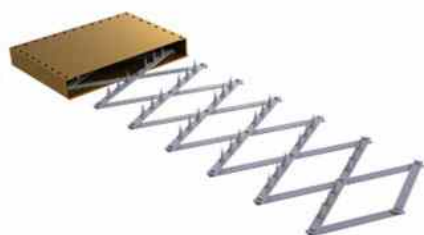

Hydraulic Traps

Pro Traps

Quality:

Our products manufactured in the world standards, along with maintaining its existing quality is continuously developing it with the efforts of our Research and Development team. It possesses ISO 9001-2008, TÜV CERT, TSE-HYB, and CE certificates as Quality Certificates.