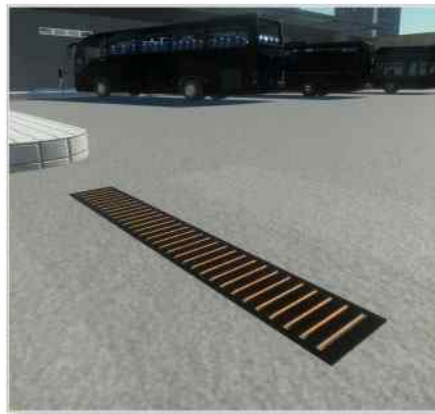

The control of the hydraulic traps is completely in the hands of the user and can be controlled by remote control, button, code panel, passage with card and mobile telephone.