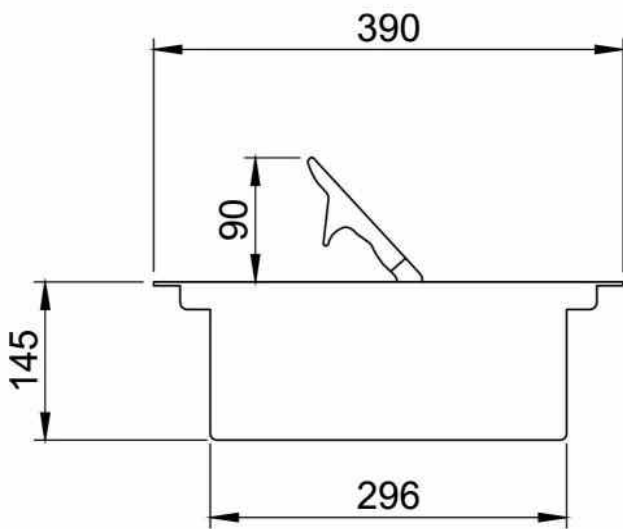

Manual Trap, Technical Information