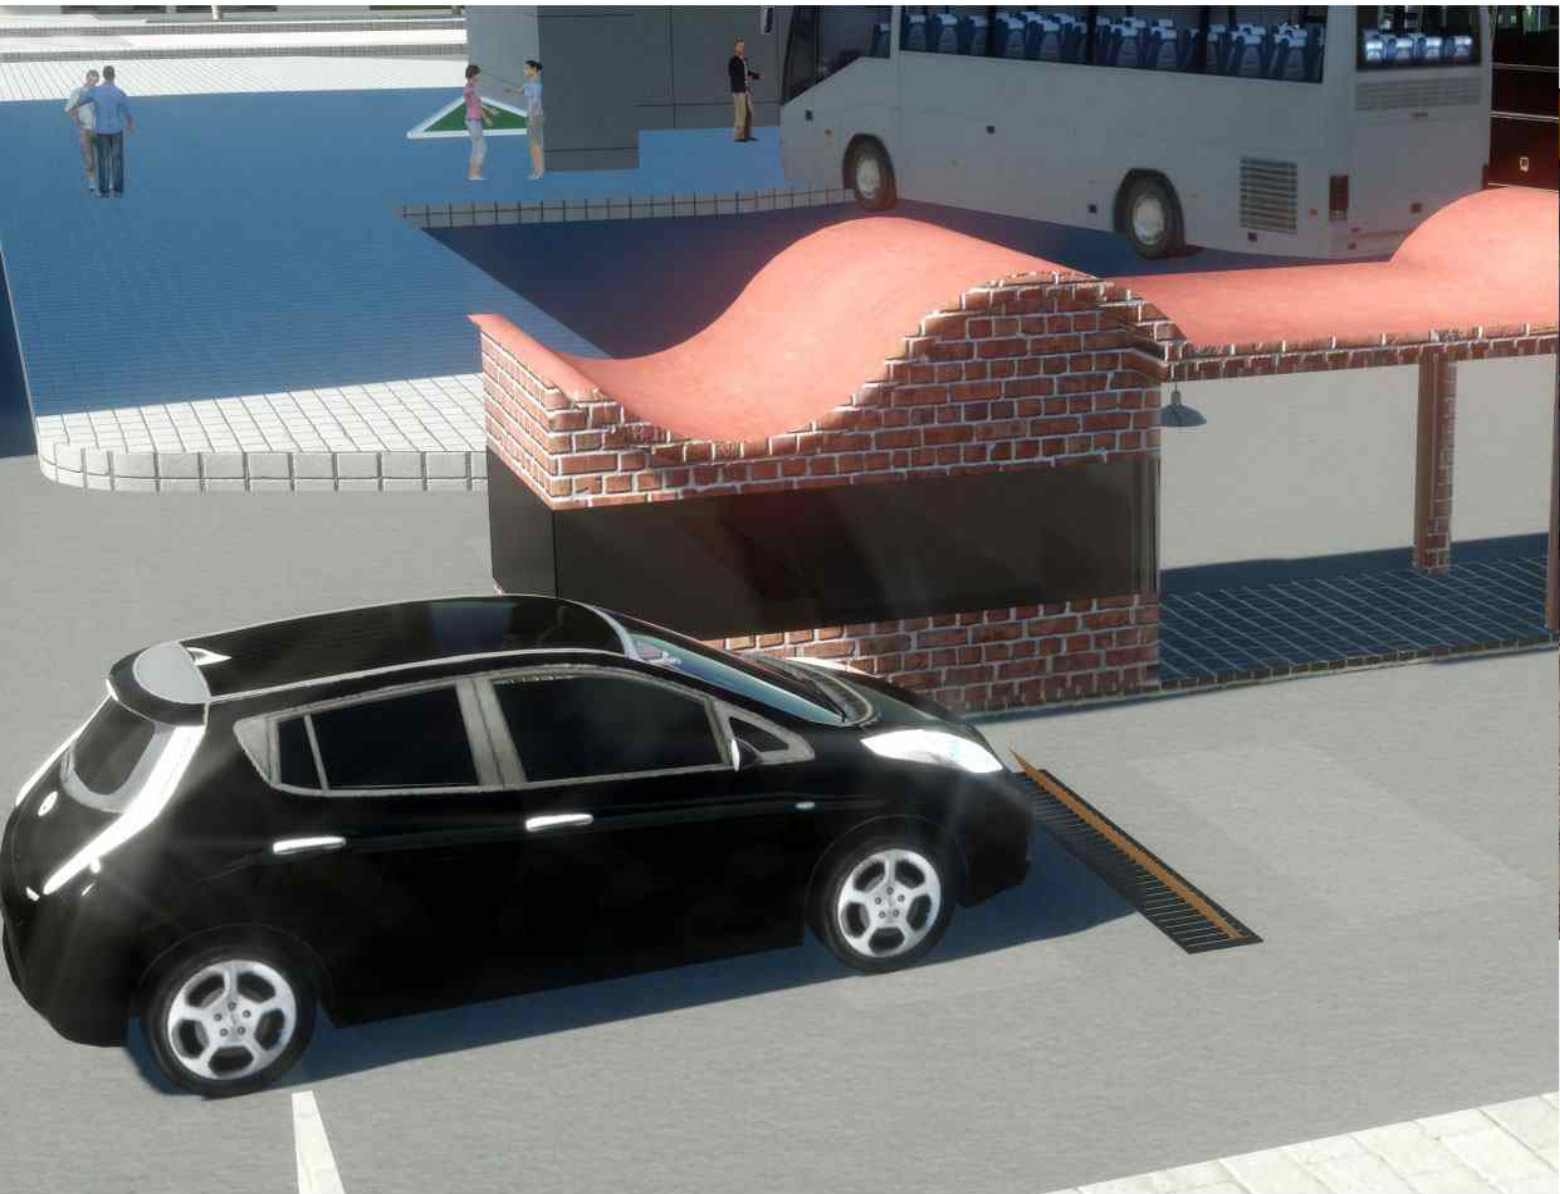

Hydraulic Trap

Assassination type traps have been specially designed for places requiring high security.

Hydraulic Traps

While the other traps only puncture the tires of the vehicle, the assassination trap causes big damage at the bottom of the vehicle with its steel knives of 350mm height, 20 mm thickness and staying open with 45 degree angle and prevents the vehicle entering inside.