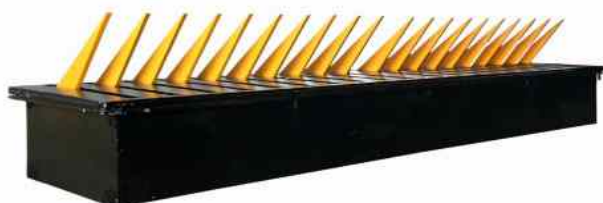

Hydraulic Traps