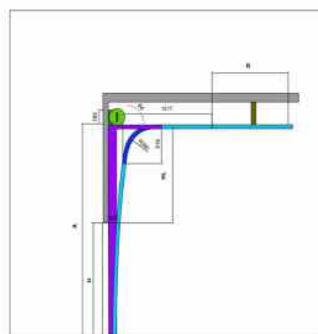

NL Standard Bedding

HL High Bedding

VL Guillotine Bedding

Industrial Doors, Technical Information

Technical Features			
Panel : Secur Pan 495 /42			
Thickness: 42 mm		K. Total: 0,78 W/m²K	
Weight			
Steel		Aluminum	
Kg/m	Kg/m²	Kg/m	Kg/m²
5,56	11,12	3,21	6,42
Tolerance			
Thickness: +2	Length: +5	Slope: +2	Align : +2
Fire Reaction Class		Acoustic Absorption	
0-2		R W(C,Ctr)=23(-2;-3) dB	