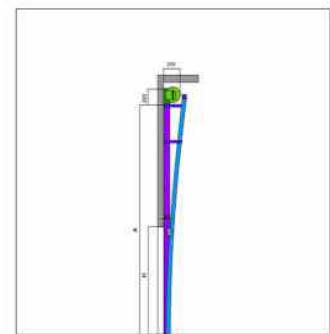

NL Standard Bedding

HL High Bedding

VL Guillotine Bedding

Industrial Doors, Technical Information

Technical Features			
Panel : Secur Pan 495 /42			
Thickness: 42 mm		K. Total: 0,78 W/m²K	
Weight			
Steel		Aluminum	
Kg/m	Kg/m²	Kg/m	Kg/m²
5,56	11,12	3,21	6,42
Tolerance			
Thickness: +2	Length: +5	Slope: +2	Align : +2
Fire Reaction Class		Acoustic Absorption	
0-2		R W(C,Ctr)=23(-2;-3) dB	