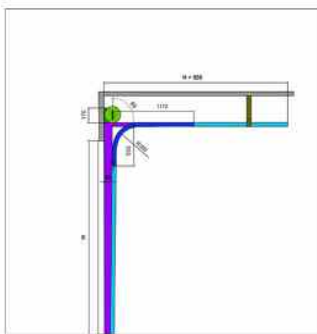

Strong and Safe

Steel reinforcement plates increasing the durability of the doors against slams and winds are available in our products. By means of pneumatic system, in case of slamming to any other object the stopping and raising up of the door is provided.

NL Standard Bedding