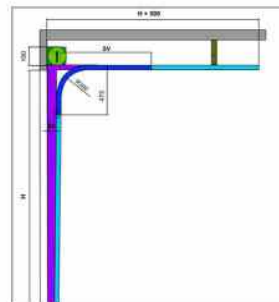

Standard bedding