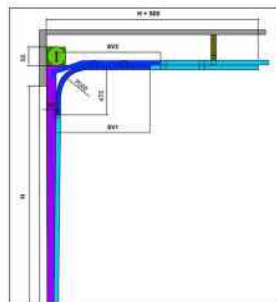

Modern Lines

Garage doors in harmonic design with the structure of your residence are being provided for protecting automobiles, which is one of the most important personal investments, against adverse weather conditions and theft. The remote controlled doors along with modern and esthetic appearance, can operate even during power failures with battery system.

Low bedding