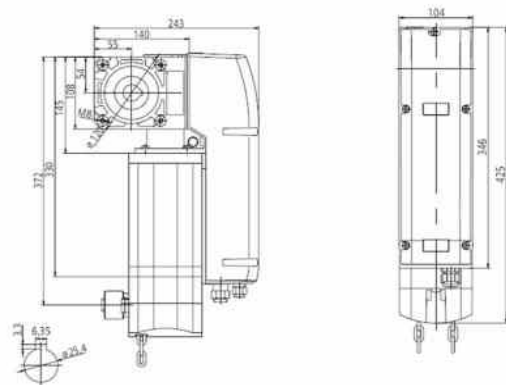

Technical Features			
Panel : Secur Pan 615 /42			
Thickness: 42 mm		K. Total: 0,78 W/m²K	
Weight			
Steel		Aluminum	
Kg/m	Kg/m²	Kg/m	Kg/m²
6,55	10,74	3,74	6,11
Tolerance			
Thickness: +2	Length: +5	Slope: +2	Align : +2
Fire Reaction Class		Acoustic Absorption	
0-2		R W(C,Ctr)=23(-2;-3) dB	

Industrial door system provides insulation by means of 4 cm thick polyurethane material available inside the panels. Your energy cost is decreased to minimum since it preserves the medium air. If service door is made, since pedestrian passage is provided before the industrial door is fully opened, the operation life of the motor is prolonged and the energy loss is decreased.