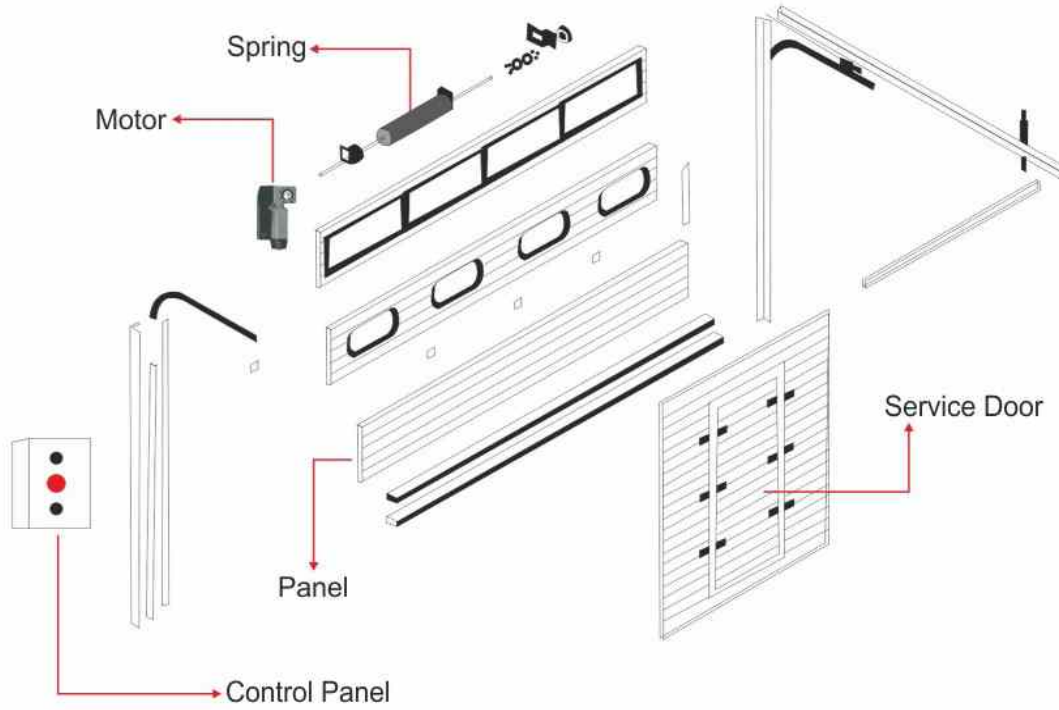

Strong and Safe

Steel reinforcement plates increasing the durability of the doors against slams and winds are available in our products. By means of pneumatic system, in case of slamming to any other object the stopping and raising up of the door is provided.

NL Standard Bedding

HL High Bedding

VL Guillotine Bedding

Industrial Doors, Technical Information

Technical Features			
Panel : Secur Pan 495 /42			
Thickness: 42 mm		K. Total: 0,78 W/m²K	
Weight			
Steel		Aluminum	
Kg/m	Kg/m²	Kg/m	Kg/m²
5,56	11,12	3,21	6,42
Tolerance			
Thickness: +2	Length: +5	Slope: +2	Align : +2
Fire Reaction Class		Acoustic Absorption	
0-2		R W(C,Ctr)=23(-2;-3) dB	